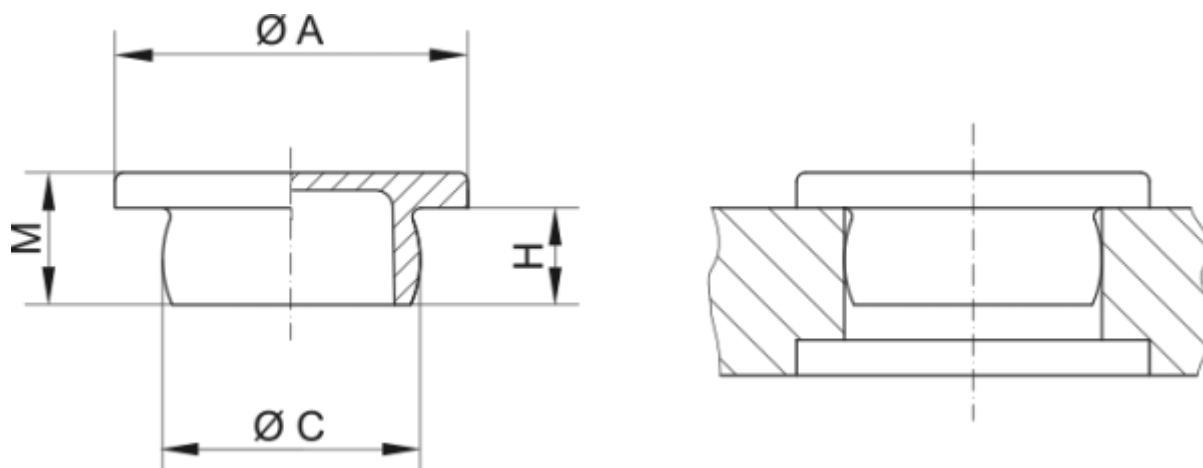

# Data Sheet

Article number: 59GPN300F32

Description: KLEE Round plug GPN 300F -  $\varnothing$  46

## Measures

---

A = 55

C = 46

H = 18

M = 21